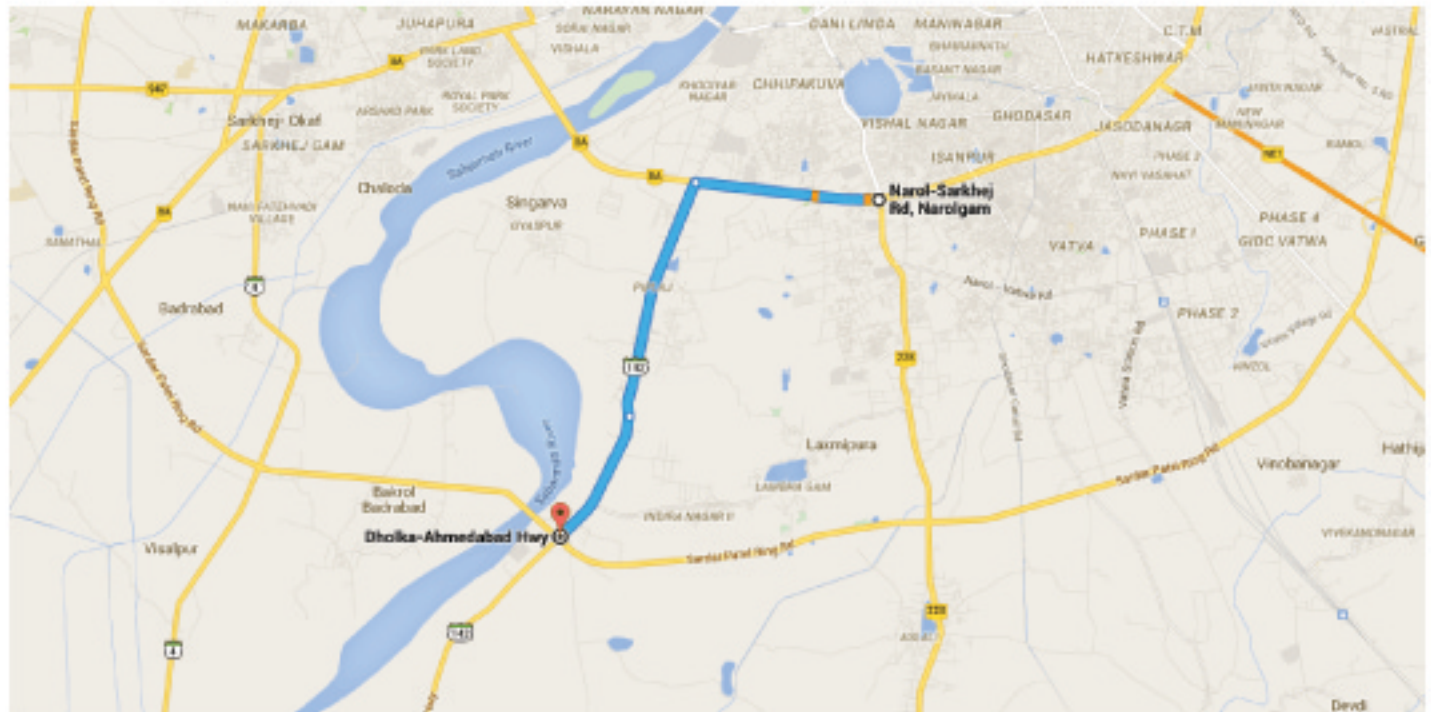

Directions from **Narol-Sarkhej Rd, Narolgam** to **Dholka-Ahmedabad Hwy**

○ Narol-Sarkhej Rd, Narolgam

Ahmedabad, Gujarat 382405

- ↑

1. Head west on NH228/NH 8A towards Arvee Denim Rd

 - i Pass by Axis Bank (on the left)

2.7 km
- ↶

2. Turn left onto Dholka-Ahmedabad Hwy

 - i Pass by Advance Petrochemicals Ltd (on the right in 3.2 km)

3.7 km
- ⤴

3. Merge onto Dholka-Ahmedabad Hwy/GJ SH 142

 - i Continue to follow GJ SH 142
 - i Pass by Mahak Creation Pvt Ltd (on the right in 650 m)

2.1 km
- 📍

4. At the roundabout, exit onto Dholka-Ahmedabad Hwy

 - i Destination will be on the right

120 m

📍 Dholka-Ahmedabad Hwy

Kamod, Gujarat 382405